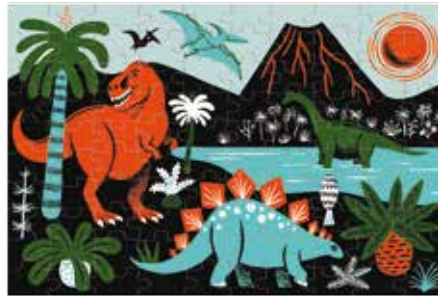

Glow in The Dark Puzzle

Ages 5+

100 pieces

Piece the puzzle together, then turn out the lights to reveal a glowing image

Sturdy, stackable package

Puzzle: 46 x 30,5 cm

Box: 19 x 13 x 9 cm

Dinosaurs
354572