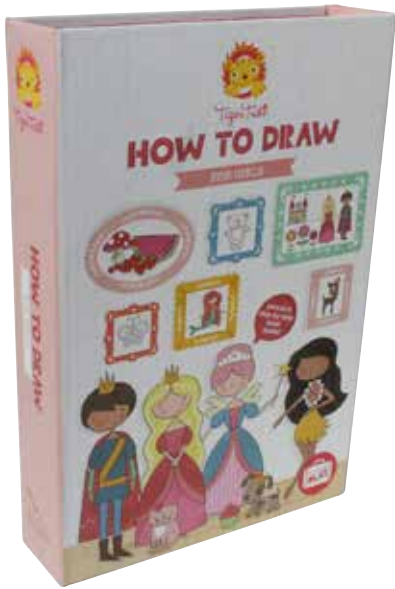

TIGER TRIBE //

Postcard Kit NOT IN UK, IRELAND & SPAIN

The Post card Kit is full of creative colouring.

Ages: 5+

Includes: 30 postcards, 5 stickers sheets & 10 markers

Handy storage Box

Portable toy perfect for travel

Great for café play

Friends
3714002

The How To Draw set has everything you need to make drawing easy! Follow the simple step-by-step instructions and you'll be creating wonderful artwork in no time.

Ages: 5+

Includes: How to Draw book, 1 HB + 9 colour pencils, sharpener & eraser, 50 page sketch pad

Handy storage Box

Portable toy perfect for travel

Great for café play

For Girls
3760219

Wild Kingdom
3760227

Fantasy
3760228