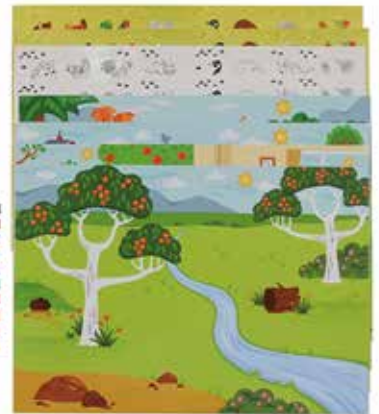

Fairy Lane
3760224