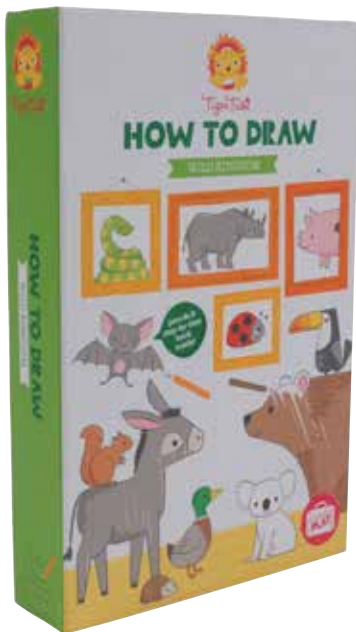

Includes: How to Draw book, 1 HB + 9 colour pencils, sharpener & eraser, 50 page sketch pad

Handy storage Box

Portable toy perfect for travel

Great for café play

For Girls
3760219

Wild Kingdom
3760227

Fantasy
3760228

Animals
3760218

Oodle Doodle Crayon Sets NOT IN UK, IRELAND & SPAIN

The Oodle Doodle is jam packed with oodles of colourful doodles, stackable crayons and stickers.

Ages: 3+

Includes: 48 page doodle book, 8 stackable crayons, over 70 stickers

Handy storage Box

Portable toy perfect for travel

Great for café play

Girls
3760217

Animals
3760216

Secrets are safe in these beautifully illustrated locked diaries.

Ages: 3+

Includes: 120 full colour pages inside