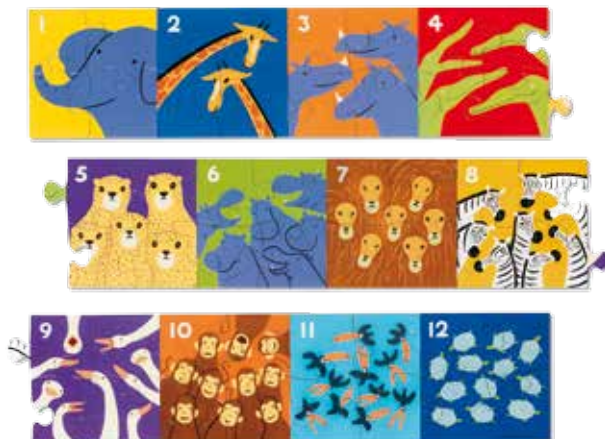

CROCODILE CREEK //

Across the Room Puzzle

The kid's world ABC Puzzle is 3.35 m/ 11' in length! It features 26 beautiful objects and animals that represent each letter of the alphabet.

Ages: 3+

Pack size: 335 cm x 12,7 cm

Puzzle size: 11' x 5'

NEW **Kid's World ABC**
382911-1

CROCODILE CREEK //

Across the Room Puzzle

The Jungle 123 Puzzle is 2,10 m/ 7' in length! Features 12 different jungle animal graphics that assist in teaching little ones to count from 1 to 12!

Ages: 3+

Pack size: 210 cm x 17,8 cm

Puzzle size: 7' x 5'

NEW **Jungle 123**
382911-2

CROCODILE CREEK //
48 DOUBLE FUN PUZZLE

Ages 4+
Puzzle: 50 x 38 cm / 20" x 15"
Box: 15 x 15 x 13 cm / 6" x 6" x 5"

NEW Little Ballerina
384091-7