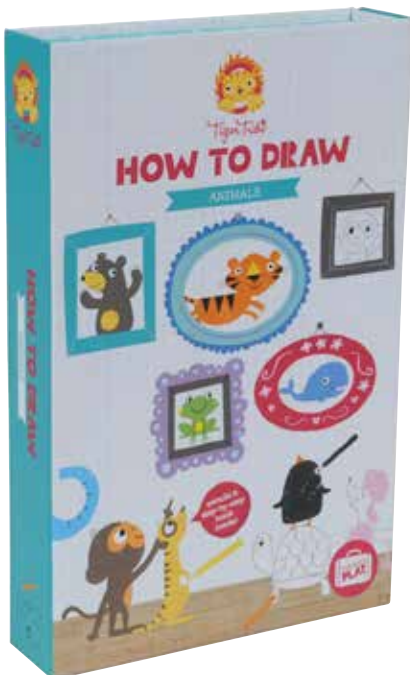

Includes: How to Draw book, 1 HB + 9 colour pencils, sharpener & eraser, 50 page sketch pad

Handy storage Box

Portable toy perfect for travel

Great for café play

For Girls
3760219

Wild Kingdom
3760227

Fantasy
3760228

Animals
3760218

Oodle Doodle Crayon Sets NOT IN UK, IRELAND & SPAIN

The Oodle Doodle is jam packed with oodles of colourful doodles, stackable crayons and stickers.

Ages: 3+

Includes: 48 page doodle book, 8 stackable crayons, over 70 stickers

Handy storage Box

Portable toy perfect for travel

Great for café play

Girls
3760217

Animals
3760216

Secrets are safe in these beautifully illustrated locked diaries.

Ages: 3+

Includes: 120 full colour pages inside